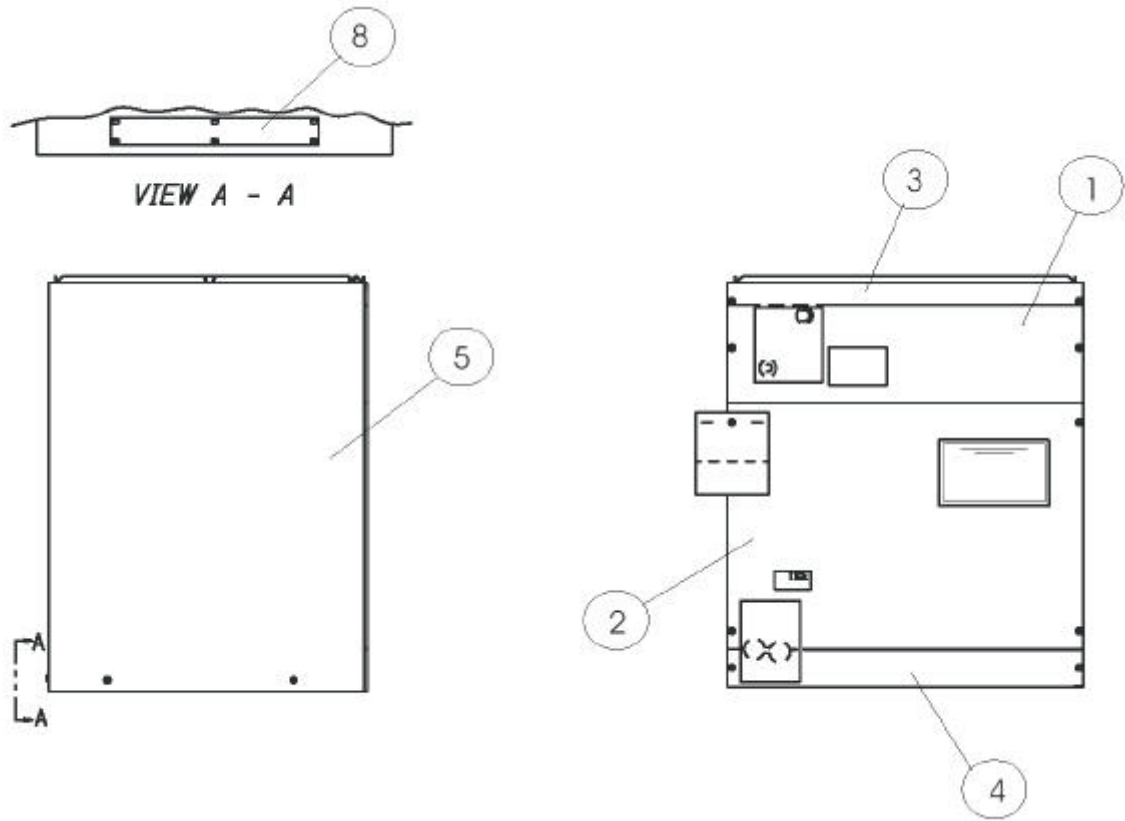

www.Source1Parts.com

1CC SERIES (STYLE A) COILLESS CASE ACCESSORY

HVAC SERVICE PARTS

Supersedes: 035-18762-001 Rev. A (0403)

035-18762-001 Rev. B (0504)

1 of 2

Figure 1 : COILLESS CASE

FIG	ITEM	DESCRIPTION	1CC2314A	1CC2317A	1CC2321A
1	1	Panel, Access (Top)	373-17466-004	373-17466-001	373-17466-002
1	2	Panel, Access (Bottom)	373-17797-006	373-17797-001	373-17797-003
1	3	Panel, Top	373-17440-004	373-17440-001	373-17440-002
1	4	Door, Filter Access	373-17800-004	373-17800-001	373-17800-002
1	5	Wrapper	373-17789-006	373-17789-002	373-17789-002
*	6	Grommet, 3/8"	028-13202-000	028-13202-000	028-13202-000
*	7	Grommet, 5/8" Grommet, 3/4"	028-13203-000 ---	028-13203-000 ---	--- 028-13204-000
1	8	Plate, Tie	073-17961-000	073-17961-000	073-17961-000

NOTE: *Not Shown

New replacement parts shown in **bold** face type at the first printing of parts list dated 5/04.

Major components and suggested stocking items are shown with shaded item number.

"<" Across from row indicates a change in that row.

--- Not applicable to specified model.

FIG	ITEM	DESCRIPTION	1CC2817A	1CC2821A	1CC2824A
1	1	Panel, Access (Top)	373-17466-001	373-17466-002	373-17466-003
1	2	Panel, Access (Bottom)	373-17797-002	373-17797-004	373-17797-005
1	3	Panel, Top	373-17440-001	373-17440-002	373-17440-003
1	4	Door, Filter Access	373-17800-001	373-17800-002	373-17800-003
1	5	Wrapper	373-17789-001	373-17789-003	373-17789-005
*	6	Grommet, 3/8"	028-13202-000	028-13202-000	028-13202-000
*	7	Grommet, 3/4" Grommet, 7/8"	028-13204-000 ---	--- 028-13205-000	--- 028-13205-000
1	8	Plate, Tie	073-17961-000	073-17961-000	073-17961-000